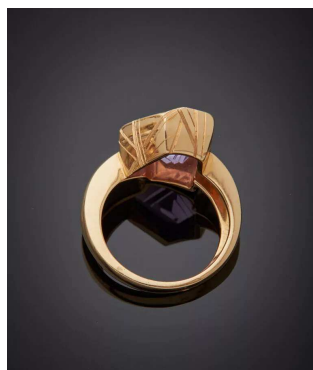

([https://www.boisgirard-antonini.com/lot/carol-ades-bague-le-glacier-en-or-rose-](https://www.boisgirard-antonini.com/lot/carol-ades-bague-le-glacier-en-or-rose-245)

245