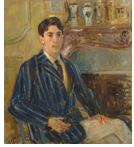

Lot 21

JACQUES-EMILE BLANCHE | JEAN COCTEAU

Estimate: 120,000 - 180,000 EUR

Bidding is closed