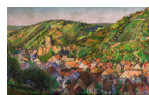

Lot 80

GUSTAVE CARIOT | SANS TITRE

Estimate: 3,000 - 5,000 EUR

Bid:

9,375 EUR