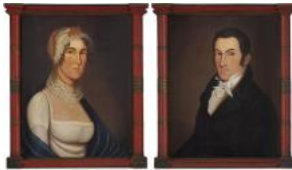

Est: \$5,000 - \$8,000

Sold: \$24,000

(/auction-lot/very-fine-and-rare-chippendale-carved-and-figured-1123-c-c73478a845)

1122: A LARGE ENGLISH DELFTWARE POLYCHROME PUNCH BOWL
MID-18TH CENTURY | (/auction-lot/a-large-english-...

Est: \$400 - \$600

Sold: \$1,500

(/auction-lot/james-bard-1815-1897-the-albany-1124-c-33142e385e)

1123: VERY FINE AND RARE CHIPPENDALE CARVED AND FIGURED MAHOGANY TILT-TOP TEA TABLE, SALEM, MASSACHUSETTS, CIRCA...
Est: \$6,000 - \$12,000
Sold: \$14,000

(/auction-lot/pair-of-bronze-figures-of-george-washington-and-b-1126-c-c524bbe92c)

1125: ZEDEKIAH BELKNAP (1781 - 1858) | Pair of Portraits: Lady and Gentleman (/auction-lot/zedekiah-belknap-1781-1858-pair-of-portraits-...
Est: \$40,000 - \$80,000
Passed