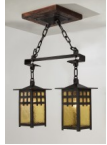

Lot 256

GUSTAV STICKLEY | TWO-LIGHT CHANDELIER, MODEL NO. 598

Estimate: 30,000 - 50,000 USD

Bid:

32,500 USD

Lot 257

GUSTAV STICKLEY | SPINDLE DESK LAMP, MODEL NO. 506

Estimate: 8,000 - 12,000 USD