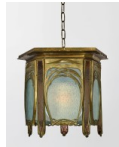

Bid:

4,250 USD

Lot 209

ATTRIBUTED TO HECTOR GUIMARD | LANTERN

Estimate: 15,000 - 20,000 USD

Bidding is closed

Lot 210

HECTOR GUIMARD | COVERED JAR