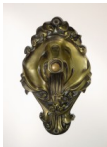

Lot 211

HECTOR GUIMARD | DOORBELL

Estimate: 2,000 - 3,000 USD

Bid:

18,750 USD