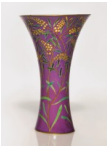

Lot 218

CAMILLE NAUDOT | VASE

Estimate: 8,000 - 12,000 USD

Bid:

12,500 USD