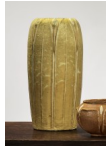

Lot 249

GRUEBY FAIENCE COMPANY | VASE

Estimate: 12,000 - 18,000 USD

Bid:

23,750 USD