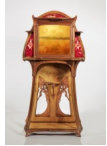

Lot 214

JACQUES GRUBER | VITRINE

Estimate: 40,000 - 60,000 USD

Bid:

52,500 USD