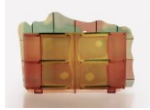

Lot 329

GAETANO PESCE | "NOBODY'S PERFECT" CABINET

Bid:

Estimate: 10,000 - 15,000 USD

13,750 USD