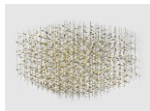

Lot 312

HARRY BERTOIA | UNTITLED (CLOUD)

Estimate: 100,000 - 150,000 USD

Bid:

400,000 USD