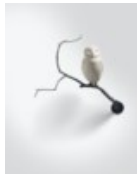

ESTIMATE
\$100,000 - \$150,000
PRICE REALIZED
\$225,000

LOT 3 M
Diego Giacometti (1902-1985)
Porte-manteaux au hibou
bronze with brown and green patina
Height: 65 5/8 in. (180 cm.)

ESTIMATE
\$300,000 - \$500,000
PRICE REALIZED
\$783,000