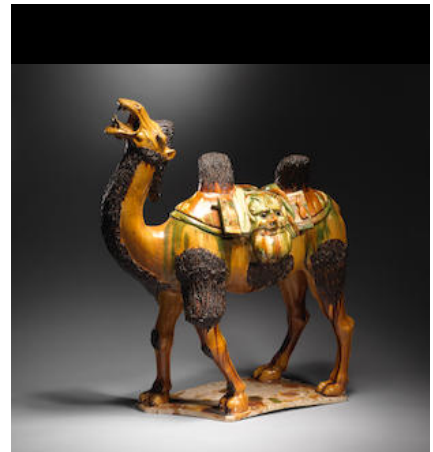

**EXCEPTIONALLY RARE IMPERIAL
NINE-DRAGON DISH IS TOP
SELLER**

At Bonhams Asian Week Sales In
London